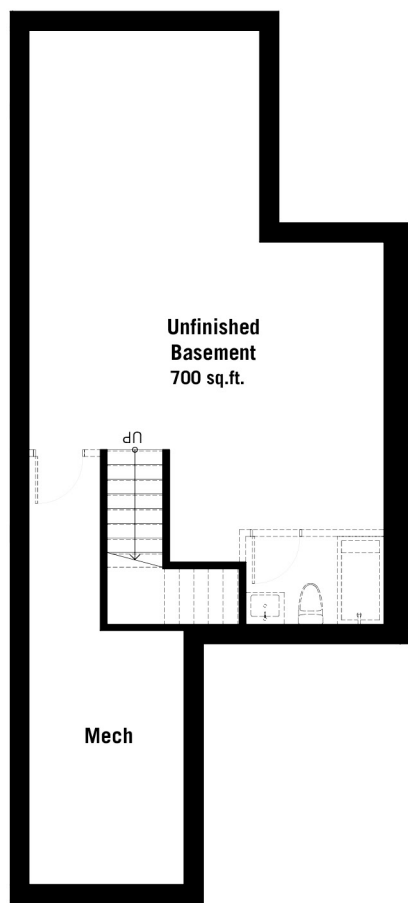

Option 1 - 2 Bedrooms + Flex Space (Showing End Unit)

1,757 SQ.FT. (excluding garage & basement)

APPLEWOOD
MEADOWS

Option 2 - 2 Bedrooms + Den (Showing Interior Unit)

1,757 SQ.FT. (excluding garage & basement)