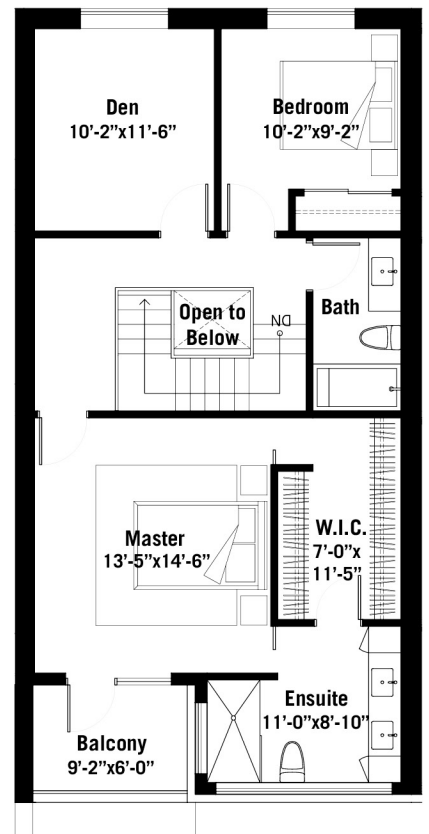

Option 1 - 2 Bedrooms + Flex Space (Showing End Unit)

1,757 SQ.FT. (excluding garage & basement)

APPLEWOOD
MEADOWS

Option 2 - 2 Bedrooms + Den (Showing Interior Unit)

1,757 SQ.FT. (excluding garage & basement)