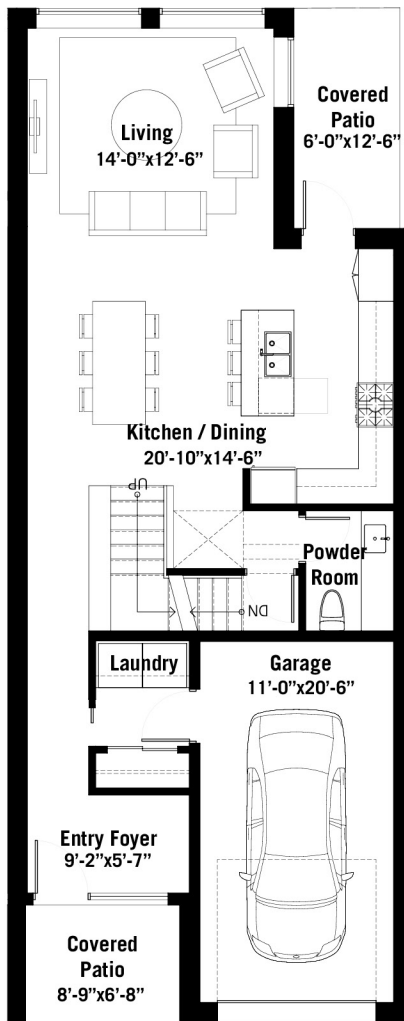

Option 1 - 2 Bedrooms + Flex Space (Showing End Unit)

1,757 SQ.FT. (excluding garage & basement)

APPLEWOOD
MEADOWS

Option 2 - 2 Bedrooms + Den (Showing Interior Unit)

1,757 SQ.FT. (excluding garage & basement)